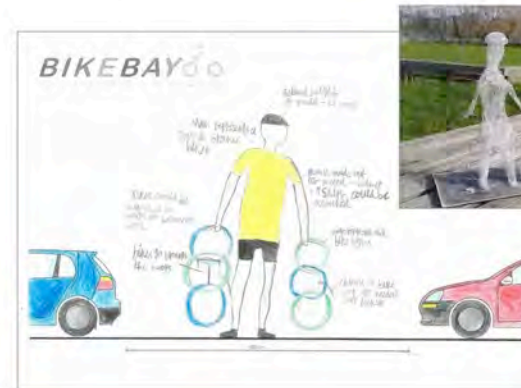

Prize for the Best Model
Joseph Koby Gdaniec
Saltergate Primary
School, Harrogate